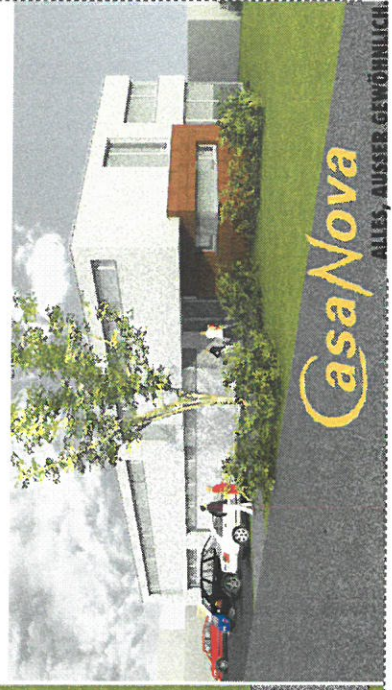

ERDGESCHOSS M 1:200