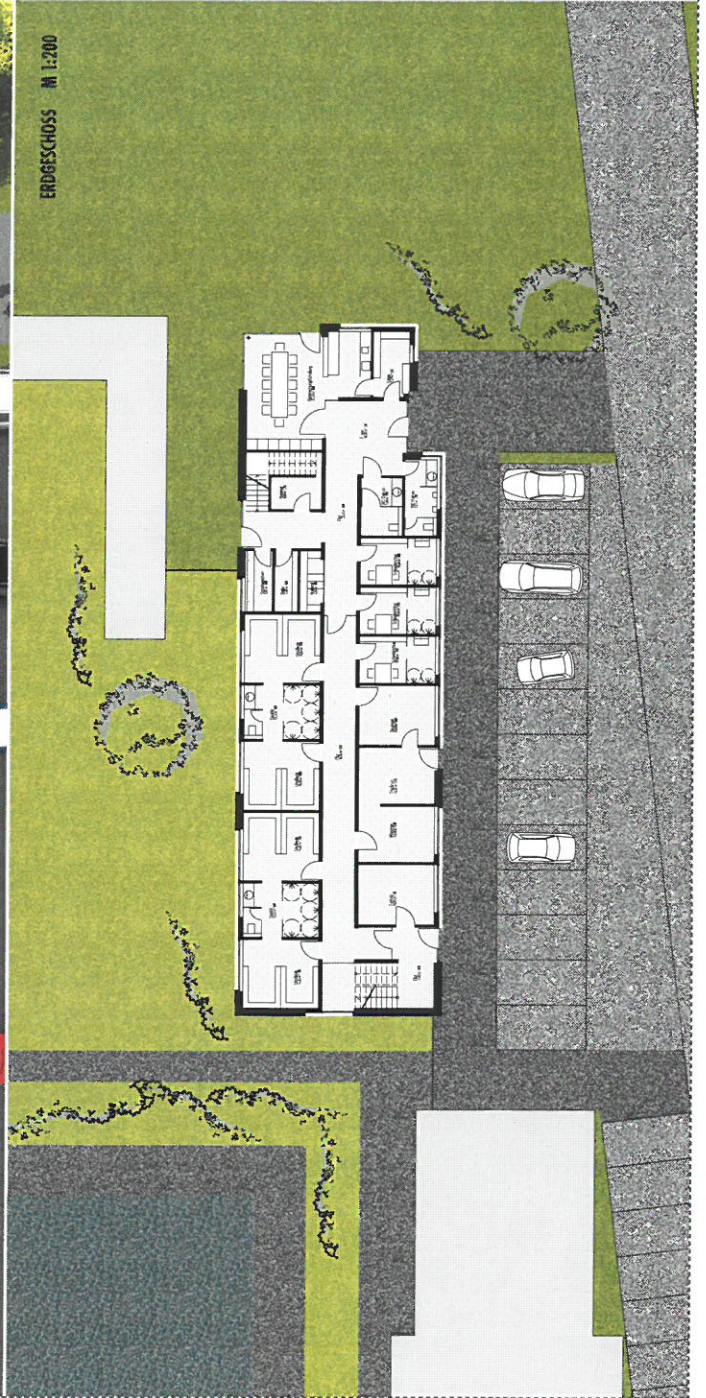

ERDGESCHOSS M 1:200